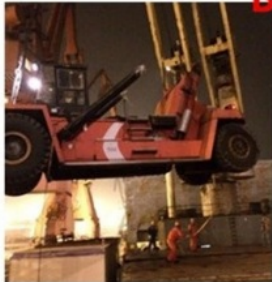

By Bulk Cargo