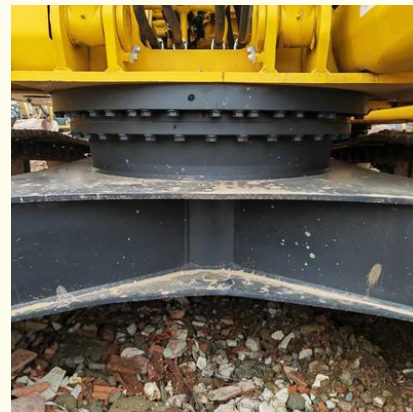

Japan Second Hand Mini Digger Komatsu PC220-8 Excavatorwith Good Condition Second Hand Excavators PC 200 240 160

Our Product Introduction

for more products please visit us on usedexcavator-equipment.com

Product Specification

- Swing Speed: 11.7 Rpm
- Operating Voltage: 24 V
- Fuel Capacity: 400 L
- Operating Weight: 22000kg
- Displacement: 6.7 L
- Power Measured: 2000 Rpm
- Highlight: Japan Second Hand Mini Digger, Second Hand Mini Digger 134kw, Komatsu PC220-8 Excavator

PRODUCT DESCRIPTION

made in Japan
original paint
very good performance for engine & pump
93% uc
A/C available

product Specification

Number of Cylinders:	6
Engine Model:	SAA6D107E-1
Gross Power:	134 kw
Power Measured:	2000 rpm
Displacement:	6.7 L
Operating Weight:	22000kg
Fuel Capacity:	400 L
Operating Voltage:	24 V
Swing Speed:	11.7 rpm