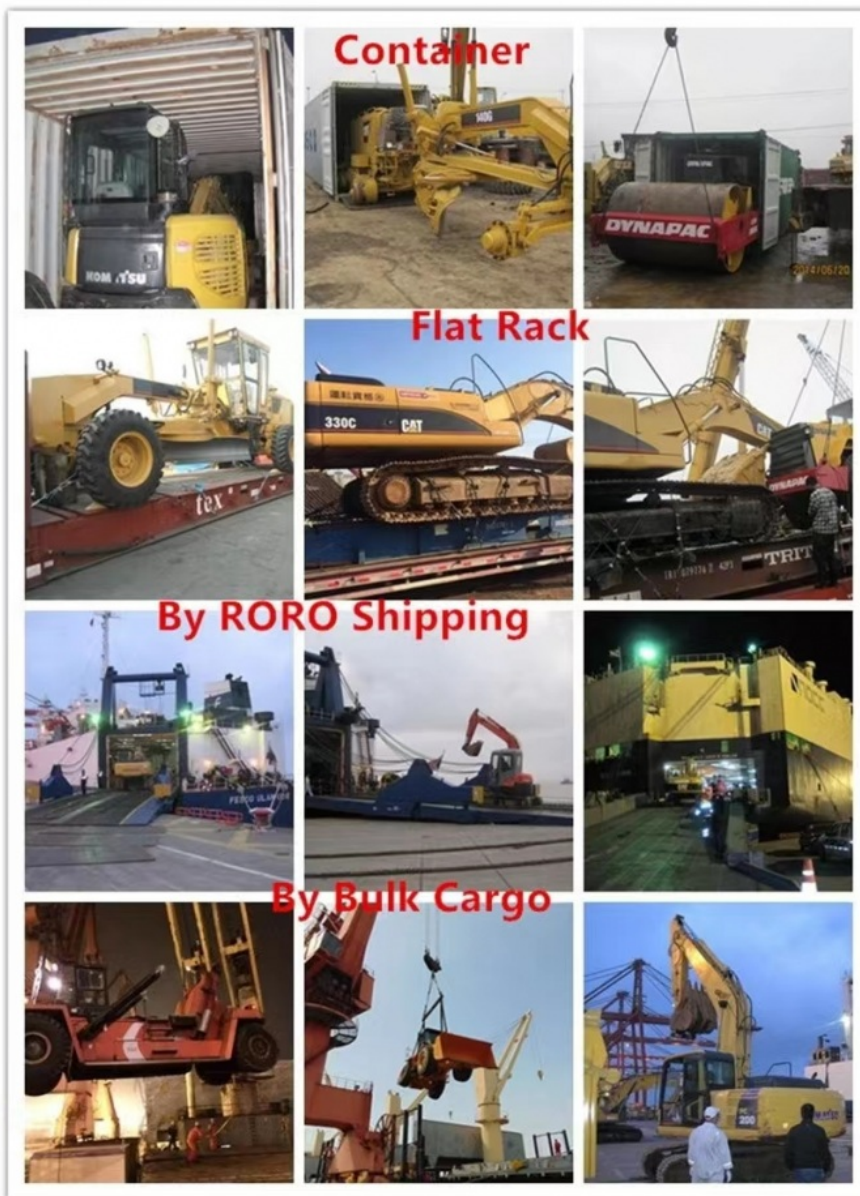

1What payment method?

payment is negotiable

2will our company provide any service to the machine?

YES!before we diliver the machine,we will test,check,service,maintenance and clean it the machine.

3what s the MOQ?

MOQis 1set.FOB or other can be negotiated

4what s the payment terms?

FOB or others can be negotiated.

5who pays the freight?

This is determined based on the payment method.we can either find a freight forwarder or the customer can designate a freight forwarder

if you have any questions.You can call and send an email at any time and leave a message.we will answer you as soon as possible after seeing it

Hefei Gangniu Machinery Equipment Co., Ltd

+86 19314055186

Flora@ahgnjx.com

usedexcavator-equipment.com

Room 707, Huifeng Plaza, North First Ring Road, Hefei City, Anhui Province