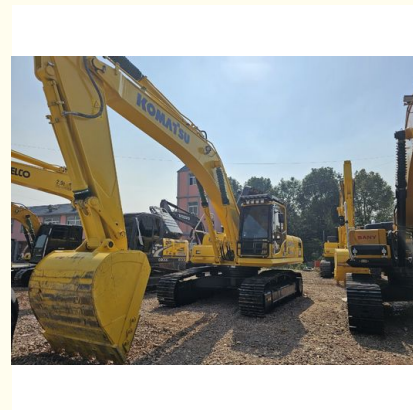

Japan Second Hand Komatsu Pc 350 Excavator Medium Low working hours

Our Product Introduction

Basic Information

- Place of Origin: Japan
- Brand Name: Komatsu
- Model Number: Komatsu pc 350
- Minimum Order Quantity: 1 Set
- Price: Negotiable
- Packaging Details: 200 Units Per Month
- Delivery Time: 5-6 work days
- Payment Terms: T/T

Product Specification

- Engine Model: Komatsu SAA6D108E
- Place Of Origin: Japan
- Keywords: Komatsu Pc 350 Excavator
- Size: Medium
- Basket: Backhoe
- Walking Speed: 5.5km/h
- Highlight: **Japan Komatsu Pc 350 Excavator,
Komatsu Pc 350 Excavator,
Second Hand Komatsu Excavator Medium**

for more products please visit us on usedexcavator-equipment.com

Product Description

Product Description

Second hand Excavator Komatsu pc 350 | Low working hours excavator Komatsu pc 350 | high quality Komatsu pc 350

Good material, durable, 800 hours of small problems are few, direct injection motor fuel consumption is low, hydraulic system performance is relatively stable, cab space.

Product Specification

Engine model	Komatsu SAA6D108E	Place of Origin	Japan
Keywords	Komatsu pc 350 excavator	Size	Medium
Packaging Details	Container, Bulk Cargo Ship, Ro Ship	Color	Yellow
Basket	Backhoe	Model Number	Komatsu pc 350
Supply Ability	200 Units Per Month	Brand Name	Komatsu
Payment Terms	L/C, T/T, PAYPAL	Price	Negotiable
Delivery Time	5-6 work days	Minimum Order Quantity	1 Set
Controls	Advanced	Walking speed	5.5km/h
Engine	Diesel		