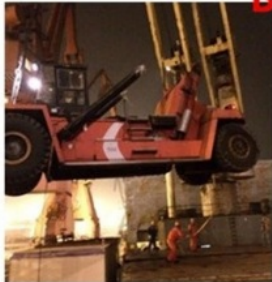

ACCESSORIES THAT CAN BE PAIRED

Contact customer service for more assistive devices.