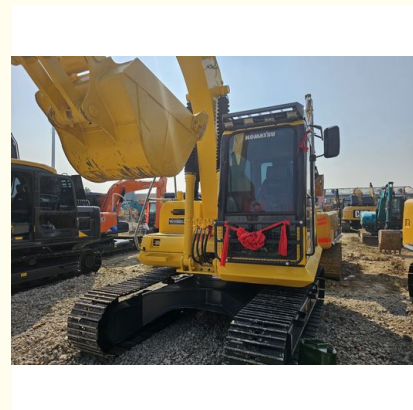

30KW Second Hand Used Komatsu Excavator PC130 20Ton Operating Weight Komatsu Excavator PC130-7 PC128 PC130 PC138 on Sale

Our Product Introduction

Basic Information

- Place of Origin: Japan
- Brand Name: Komatsu
- Model Number: PC130
- Minimum Order Quantity: 1 Set
- Price: USD6000-12000
- Delivery Time: 6 days
- Payment Terms: T/T, L/C
- Supply Ability: 30 Sets/Per month

Product Specification

- Power: 30KW
- Operating Weight: 20TON
- Bucket Capacity: 0.35m³
- Machinery Test Report: Provided
- Brand Name: Komatsu
- Engine Brand: MITSUBISHI
- Highlight: **30KW Used Komatsu Excavator,
Used Komatsu Excavator PC130,
Second Hand Komatsu Excavator PC130**

for more products please visit us on usedexcavator-equipment.com

Product Description

Product Description

Good Quality Second Hand Komatsu Japan PC130 Cheap Komatsu Excavators in Low Price

Specifications:

Operating Weight:	20TON
Bucket capacity:	0.35m³
Hydraulic Cylinder Brand:	Bosch Rexroth
Hydraulic Pump Brand:	Bosch Rexroth
Hydraulic Valve Brand:	Bosch Rexroth
Engine Brand:	MITSUBISHI
Power:	30KW
Machinery Test Report:	Provided
Video outgoing-inspection:	Provided
Core Components:	Engine, Pump