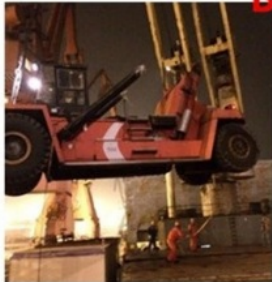

306e Used Caterpillar Excavator Japan Second Hand Earth Moving Excavator

Our Product Introduction

for more products please visit us on usedexcavator-equipment.com

Basic Information

- Place of Origin: USA
- Brand Name: CAT
- Model Number: 306
- Minimum Order Quantity: 1 set
- Price: 20000\$
- Packaging Details: Container,Bulk Cargo,Flat Rack
- Delivery Time: around 2 weeks
- Payment Terms: T/T

Product Specification

- Model NO.: CAT 306
- Working Hours: 0-2000
- Application: Construction Digging
- Bucket Capacity: 1.57m³
- Hydraulic Valve Brand: Enerpac, Parker, Changjiang, Yuken
- Core Components: Motor, Bearing, Gear, Pump, Engine
- Color: Orange
- Transport Package: Container
- Highlight: **306e Used Caterpillar Excavator, Used Caterpillar Excavator Japan, Second Hand Earth Moving Excavator**

New Spot Crawler Excavator Used Caterpillar Cat306 Second-Hand Japan Earth-Moving Engine Cat 306 306e

COMPANY PROFILE

Container

Flat Rack

By RORO Shipping

By Bulk Cargo

ACCESSORIES THAT CAN BE PAIRED

Contact customer service for more assistive devices.