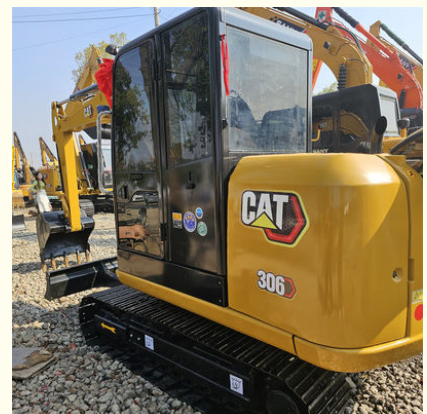

306e Used Caterpillar Excavator Japan Second Hand Earth Moving Excavator

Our Product Introduction

for more products please visit us on usedexcavator-equipment.com

Basic Information

- Place of Origin: USA
- Brand Name: CAT
- Model Number: 306
- Minimum Order Quantity: 1 set
- Price: 20000\$
- Packaging Details: Container,Bulk Cargo,Flat Rack
- Delivery Time: around 2 weeks
- Payment Terms: T/T

Product Specification

- Model NO.: CAT 306
- Working Hours: 0-2000
- Application: Construction Digging
- Bucket Capacity: 1.57m³
- Hydraulic Valve Brand: Enerpac, Parker, Changjiang, Yuken
- Core Components: Motor, Bearing, Gear, Pump, Engine
- Color: Orange
- Transport Package: Container
- Highlight: **306e Used Caterpillar Excavator, Used Caterpillar Excavator Japan, Second Hand Earth Moving Excavator**

Product Description

Working Hours	0-2000
Color	Orange
Application	Construction Digging
Place of Origin	Japan, China
Bucket Capacity	1.57m3
Hydraulic Cylinder Brand	Toshiba, Poclain, Atos
Hydraulic Valve Brand	Enerpac, Parker, Changjiang, Yuken
Power	100kw
Video Outgoing-Inspection	Provided
Transport Package	Container
Specification	40HQ, 20HQ
Trademark	CAT

New Spot Crawler Excavator Used Caterpillar Cat306 Second-Hand Japan Earth-Moving Engine Cat 306 306e

COMPANY PROFILE

Container

Flat Rack

By RORO Shipping

By Bulk Cargo

ACCESSORIES THAT CAN BE PAIRED

Contact customer service for more assistive devices.