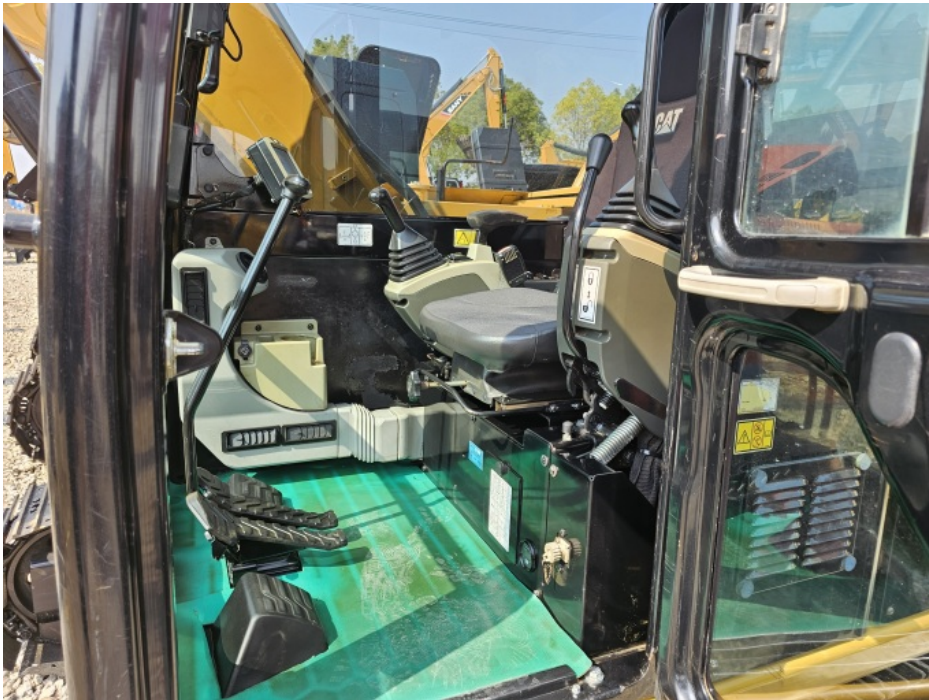

Hefei Gangniu Machinery Equipment Co., Ltd

+86 19314055186

Flora@ahgnjx.com

usedexcavator-equipment.com

Room 707, Huifeng Plaza, North First Ring Road, Hefei City, Anhui Province