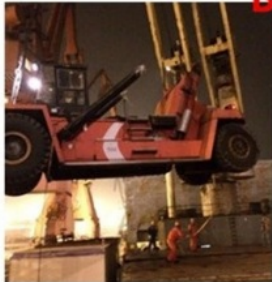

## Original Used Caterpillar Excavator 307E2 Agricultural Excavators

Our Product Introduction

### Product Specification

- Working Hours: 0-2000
- Application: Construction Digging
- Bucket Capacity: 1.6m<sup>3</sup>
- Hydraulic Valve Brand: Enerpac, Parker, Changjiang, Yuken
- Video Outgoing-Inspection: Provided
- Specification: 40HQ, 20HQ
- Core Components: Motor, Bearing, Gear, Pump, Engine
- Hydraulic Cylinder Brand: Toshiba, Poclain, Atos
- Highlight: **Original Used Caterpillar Excavator,  
Used Caterpillar Excavator 307E2,  
307E2 Agricultural Excavators**

### Cat 307e2 305.5e2 Good Performance Used Caterpillar Agricultural Excavator Cat 305.5e2 305 306 308 307e Products Description

- 1) Original imported Japanese hydraulic system parts and good working condition;
- 2) Stable working hours and high working efficiency;
- 3) Strong working power and stability;
- 4) Complete accessory and no oil leaking;
- 5) Competitive price and good skills;
- 6) Good Pre-sale and After-sales Services;

#### COMPANY PROFILE

Our Product Introduction

for more products please visit us on [usedexcavator-equipment.com](http://usedexcavator-equipment.com)

**Container**

**Flat Rack**

**By RORO Shipping**

**By Bulk Cargo**