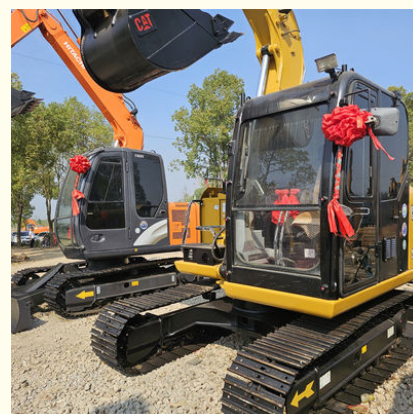

Earth Moving Crawler Hydraulic Excavator Used Sany 135c Excavator

Basic Information

- Place of Origin: China
- Brand Name: Sany
- Model Number: SY135C PRO
- Minimum Order Quantity: 1
- Price: US \$24,000.00
- Packaging Details: Container,Bulk Cargo,Flat Rack
- Delivery Time: around 2 weeks
- Payment Terms: T/T

Product Specification

- Bucket Capacity: 0.1~0.5m³
- Application: Building\Agriculture\Construction
- Drive Type: Internal Combustion Drive
- Condition: Used
- Color: Original Paint
- Power: 180kw
- Hydraulic Valve Brand: Enerpac, Parker, Changjiang, Yuken
- Video Outgoing-Inspection: Provided
- Highlight: **Earth Moving Crawler Hydraulic Excavator, Crawler Hydraulic Excavator Used, Sany 135c Excavator**

Product Description

Chinese Top Brand Earth Moving Crawler Used Excavator Sany 135c Excavator

Bucket Capacity	0.5~1.0m ³
Size	Medium-Sized
Certification	CE
Condition	Used
Specification	13.5ton
Trademark	SANY