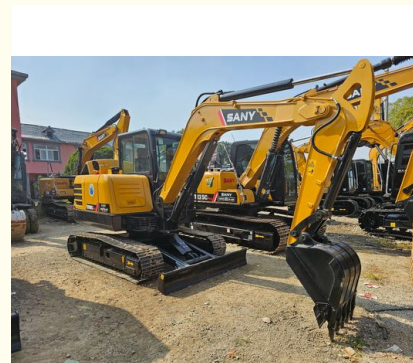

Used Backhoe Crawler Mini Excavator Sy60c 6 Tons Mini Digger

Our Product Introduction

Basic Information

- Place of Origin: China
- Brand Name: Sany
- Certification: CE, ISO9001: 2000, EPA
- Model Number: SY60C pro
- Minimum Order Quantity: 1 set
- Delivery Time: 15 work days after deposit
- Payment Terms: T/T
- Supply Ability: 100 units per month

Product Specification

- Type: Crawler Excavator
- Size: Small-Scale
- Power: 36kw
- Bucket: Backhoe
- Bucket Capacity: 0.25m³
- Specification: 6 Tons
- Transmission: Hydraulic Transmission
- Drive Type: Internal Combustion Drive
- Highlight: **Backhoe Crawler Mini Excavator, Crawler Mini Excavator Sy60c, Used Backhoe Mini Excavator**

for more products please visit us on usedexcavator-equipment.com

Product Description

Low Price Used Sany Mini Digger 6 Tons Sy60c Backhoe Crawler Excavator Sy60cpro Product Description

Sany 60C has excellent digging force and stability, which can efficiently complete digging tasks under various working conditions; the system is reasonably designed, flexible and convenient to operate, which can improve working efficiency; the cab is spacious and comfortable, equipped with air-conditioning, stereo and other facilities, which provides a good working environment for the driver.