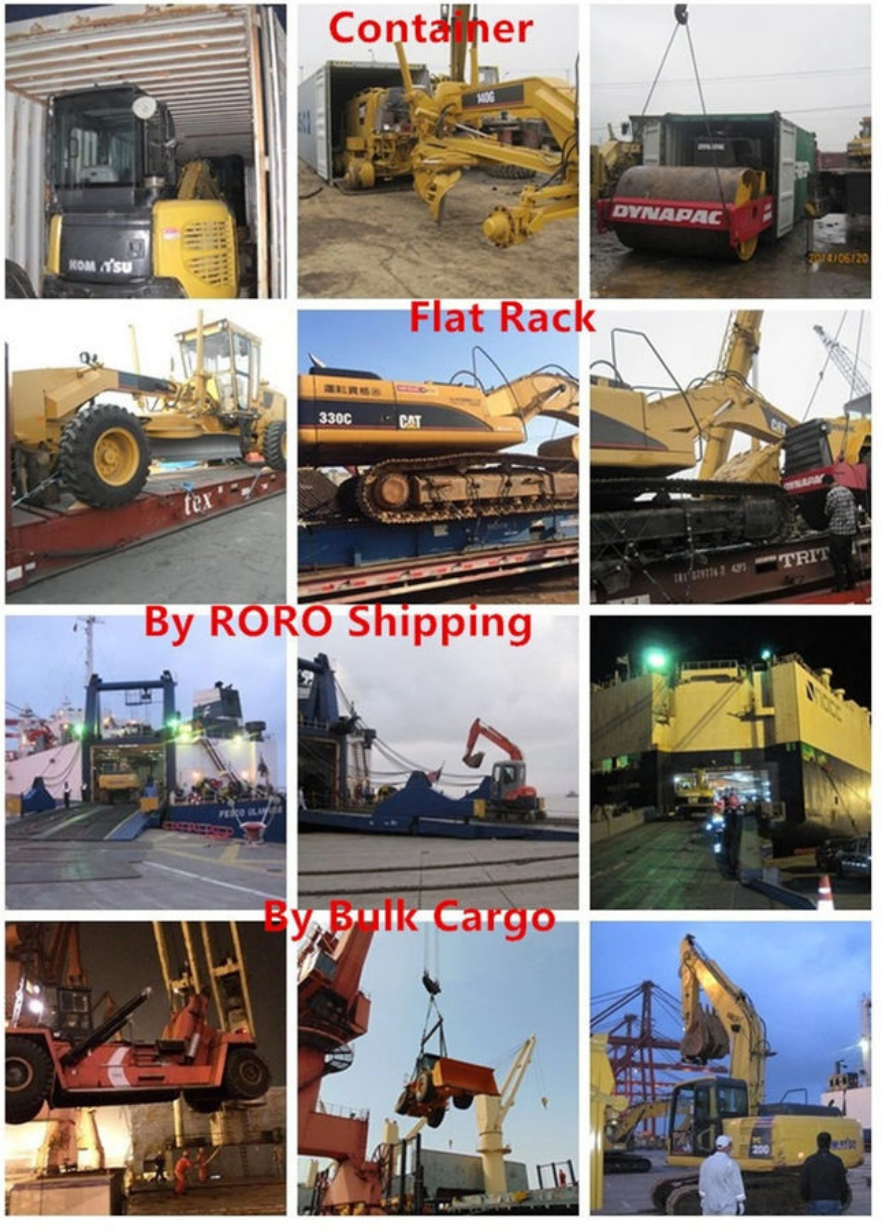

OTHER PARTS THAT CAN BE SUPPLY

Contact customer service for more assistive devices.