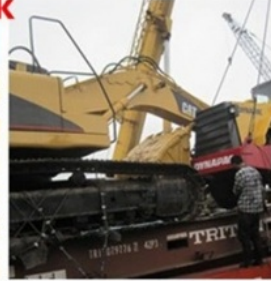

12 Ton Used Hitachi Excavator Machine ZX120 ZX150 ZX210 ZX200

Our Product Introduction

for more products please visit us on usedexcavator-equipment.com

Basic Information

- Place of Origin: America
- Brand Name: Hitahchi
- Model Number: ZX120
- Minimum Order Quantity: 1 Set
- Price: 22000-25000 USD per Set
- Packaging Details: 20Ft cab
- Delivery Time: 14-21 workdays
- Payment Terms: T/T
- Supply Ability: 20 set per month

Product Specification

- Bucket Capacity: 1.5 M3
- Condition: Used
- Hours: 0-2000
- Location: China
- Manufacturer: CAT
- Max Digging Depth: 6 M
- Model: Used Excavator Machine
- Year: 2021
- Color: Original Paint
- Type: Hydraulic Excavator
- Highlight: 12 Ton Used Hitachi Excavator, Used Hitachi Excavator ZX150, ZX120 Hitachi Excavator Machine

More Images

Product Description

12 Ton Hitachi Excavator ZX120 ZX150 ZX210 ZX200 In Good Condition And Low Work Hour For Sale

Production Detail

WELCOME U CONTACT US AND VISIT US TO INSPECT MACHINERY ,WE CAN OFFER THE PRE-SALE RESEPTION SERVICES

No heavy smoking.

Well serviced and maintained.

Be ready to work.

Price: Negotiable

Locate in Shanghai China

Deliver in 1-7 days after confirmation

Container

Flat Rack