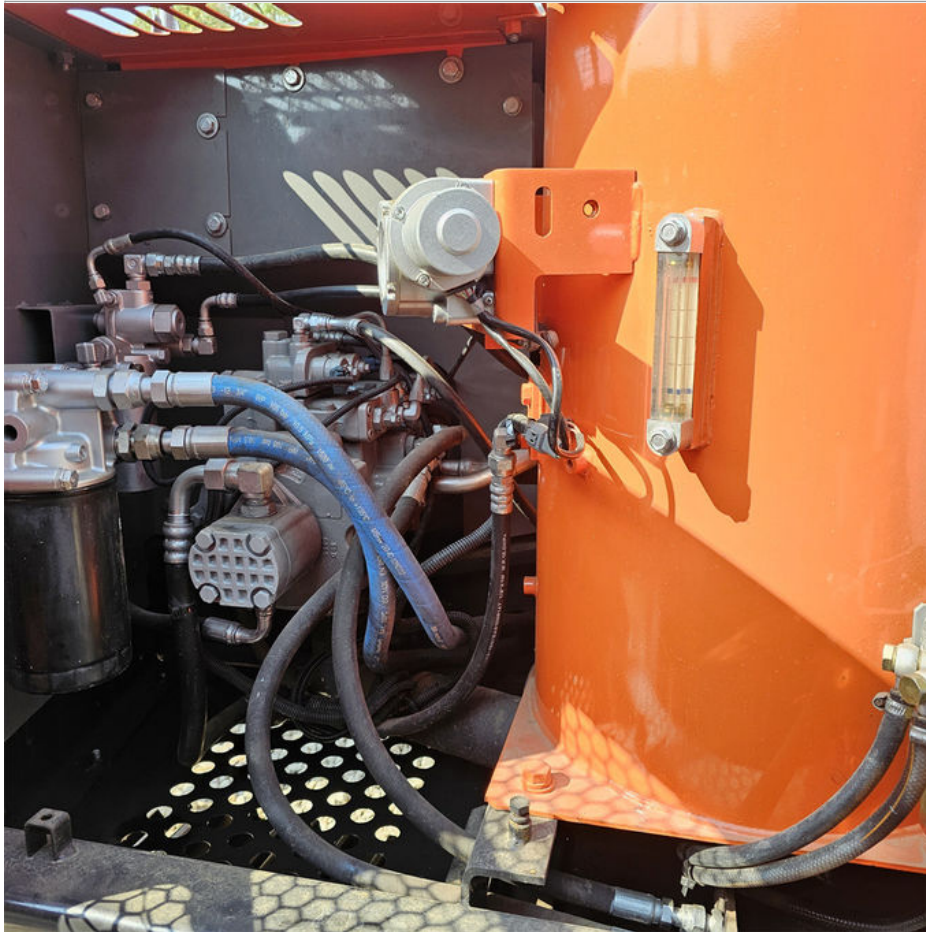

Product Description

12 Ton Hitachi Excavator ZX120 ZX150 ZX210 ZX200 In Good Condition And Low Work Hour For Sale

Production Detail

WELCOME U CONTACT US AND VISIT US TO INSPECT MACHINERY ,WE CAN OFFER THE PRE-SALE RESEPTION SERVICES

1) Pick you up at airport;

Reservate hotel for you;

Guide u visit the tourist points in shanghai when u are free after finish business .

2) Conditions and Shipment

Used but in good working condition

No oil leaking.

No heavy smoking.

Well serviced and maintained.

Be ready to work.

Price: Negotiable

Locate in Shanghai China

Deliver in 1-7 days after confirmation