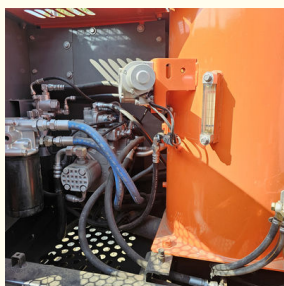

12 Ton Used Hitachi Excavator Machine ZX120 ZX150 ZX210 ZX200

Our Product Introduction

for more products please visit us on usedexcavator-equipment.com

Basic Information

- Place of Origin: America
- Brand Name: Hitahchi
- Model Number: ZX120
- Minimum Order Quantity: 1 Set
- Price: 22000-25000 USD per Set
- Packaging Details: 20Ft cab
- Delivery Time: 14-21 workdays
- Payment Terms: T/T
- Supply Ability: 20 set per month

Product Specification

- Bucket Capacity: 1.5 M3
- Condition: Used
- Hours: 0-2000
- Location: China
- Manufacturer: CAT
- Max Digging Depth: 6 M
- Model: Used Excavator Machine
- Year: 2021
- Color: Original Paint
- Type: Hydraulic Excavator
- Highlight: 12 Ton Used Hitachi Excavator, Used Hitachi Excavator ZX150, ZX120 Hitachi Excavator Machine

More Images

Product Description

12 Ton Hitachi Excavator ZX120 ZX150 ZX210 ZX200 In Good Condition And Low Work Hour For Sale

Production Detail

WELCOME U CONTACT US AND VISIT US TO INSPECT MACHINERY ,WE CAN OFFER THE PRE-SALE RESEPTION SERVICES