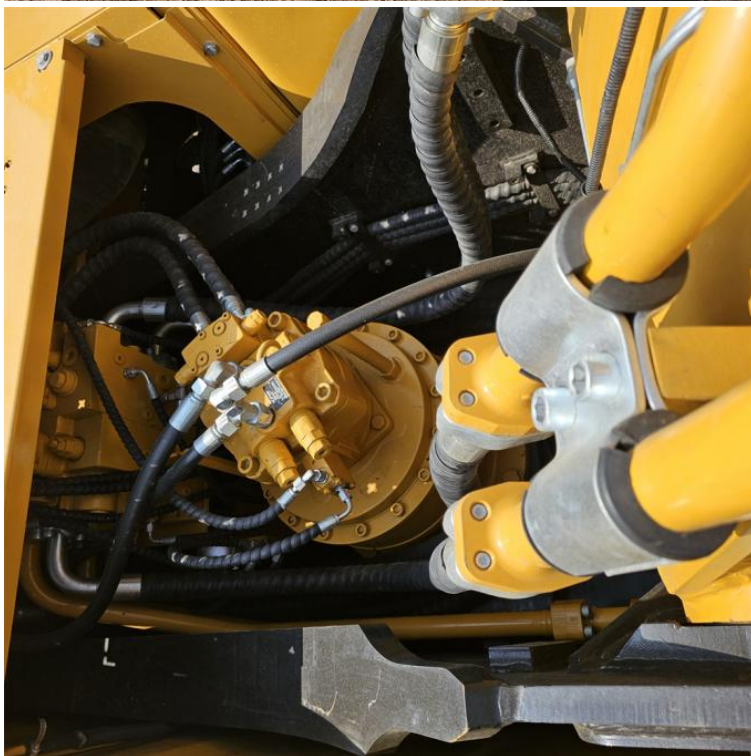

Price: Negotiable
Location: Shanghai, China
Payment: T/T 30% deposit, 40% before loading, 30% after receiving the copy of B/L

Shipment

We have many ways of delivery. Safe, fast and trust

1. Container: which is cheapest and fast.
2. Bulk cargo ship :which is better for bigger construction equipment
3. Flat rack ship :which is better for bigger machine and also no need to dismantle
4. RO RO ship :which is good for every machine and faster.

You can depend on your own requires to choose one favorite.

Delivery: Within 5 working days after confirmation