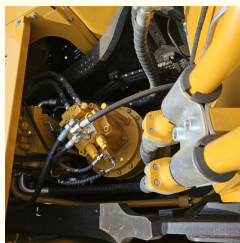

36 Ton Used Sany Excavator SY365H Sany Large Excavator Digger

Our Product Introduction

for more products please visit us on usedexcavator-equipment.com

Basic Information

- Place of Origin: China
- Brand Name: SANY
- Model Number: SY365
- Minimum Order Quantity: 1 Set
- Price: 40000-58000 USD per Set
- Packaging Details: Frame Cab; 20FT Cab; 40FT Cab
- Delivery Time: 14-21 workdays
- Payment Terms: T/T
- Supply Ability: 20 set per month

Product Specification

- Bucket Capacity: 1.8 M3
- Condition: Used
- Hours: 0-2000
- Location: China
- Manufacturer: SANY
- Max Digging Depth: 6 M
- Model: Used Excavator Machine
- Year: 2021
- Color: Original Paint
- Type: Hydraulic Excavator
- Highlight: 36 Ton Used Sany Excavator, Used Sany Excavator SY365H, SY365H Sany Large Excavator

More Images

Product Description

36 Ton Used SANY Excavator SY365H Heavy Machine Large Digger Mine Use With Low Work Hour For Sale

Production Detail

Service
Pick you up from the airport
Book hotel for you
Show you around Shanghai and translate for you freely
Payment