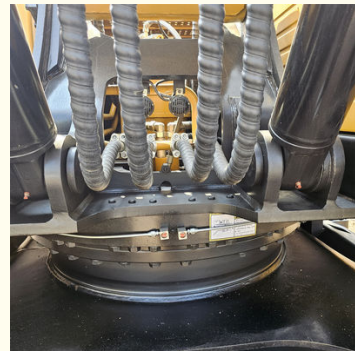

Product Specification

- Bucket Capacity: 1.8 M3
- Condition: Used
- Hours: 0-2000
- Location: China
- Manufacturer: SANY
- Max Digging Depth: 6 M
- Model: Used Excavator Machine
- Year: 2021
- Color: Original Paint
- Type: Hydraulic Excavator
- Highlight: 36 Ton Used Sany Excavator, Used Sany Excavator SY365H, SY365H Sany Large Excavator