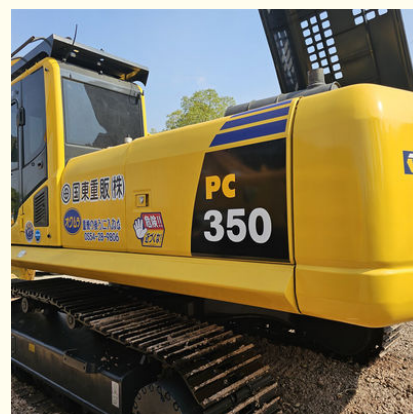

PC350 Japan Used Excavator Equipment Machine Crawler Excavation

Our Product Introduction

for more products please visit us on usedexcavator-equipment.com

Basic Information

- Place of Origin: Japan
- Brand Name: Komatsu
- Model Number: PC350
- Minimum Order Quantity: 1
- Price: US \$33,000.00-38,000.00
- Packaging Details: Container, Bulk Cargo, Flat Rack
- Delivery Time: around 2 weeks
- Payment Terms: T/T

Product Specification

- Bucket Capacity: 1.0~1.5m³
- Working Weight: 32600 Kg
- Rated Power: 184/1950 Kw/Rpm
- Specification: 35 Tons
- Drive Type: Internal Combustion Drive
- Size: Large-Scale
- Condition: Used
- Oil Tank: 605 L
- Highlight: **PC350 Used Excavator Equipment,
Used Excavator Equipment Crawler,
Japan Used Excavator Machine**