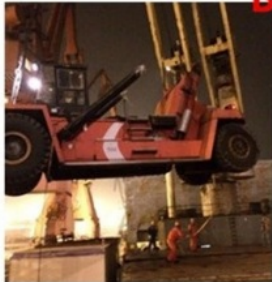

PC350 Japan Used Excavator Equipment Machine Crawler Excavation

Our Product Introduction

for more products please visit us on usedexcavator-equipment.com

Basic Information

- Place of Origin: Japan
- Brand Name: Komatsu
- Model Number: PC350
- Minimum Order Quantity: 1
- Price: US \$33,000.00-38,000.00
- Packaging Details: Container, Bulk Cargo, Flat Rack
- Delivery Time: around 2 weeks
- Payment Terms: T/T

Product Specification

- Bucket Capacity: 1.0~1.5m³
- Working Weight: 32600 Kg
- Rated Power: 184/1950 Kw/Rpm
- Specification: 35 Tons
- Drive Type: Internal Combustion Drive
- Size: Large-Scale
- Condition: Used
- Oil Tank: 605 L
- Highlight: **PC350 Used Excavator Equipment,
Used Excavator Equipment Crawler,
Japan Used Excavator Machine**

Product Description

| | |
|-------------------|---|
| Working Hours | 100-1000 Hours |
| L*W*H | 11020*3190*3280mm |
| Operating Weight | 32600kg |
| Bucket Capacity | 1.4-2.0m3 |
| Engine Power | 184kw |
| Transport Package | Container, Bulk Cargo, Flat Rack, RO-RO |

**Japan Used Constructiy Equipment/Kon
Machine Komatsu PC350 Crawler Excavation**

COMPANY PROFILE

Container

Flat Rack

By RORO Shipping

By Bulk Cargo

ACCESSORIES THAT CAN BE PAIRED

Contact customer service for more assistive devices.