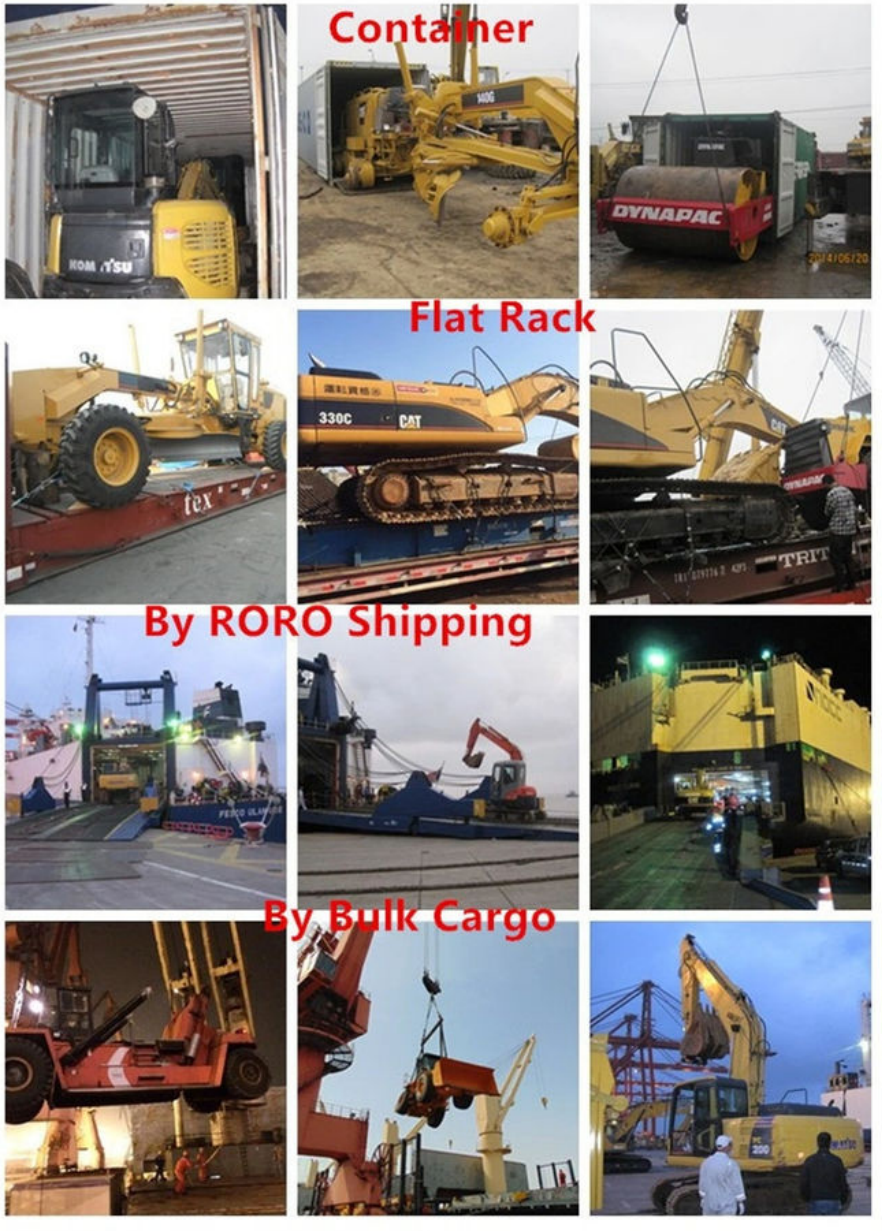

Powerful Used Sany Excavator Secondhand Sy135c Excavator Digger

Our Product Introduction

Basic Information

- Place of Origin: China
- Brand Name: Sany
- Certification: ISO9001: 2000
- Model Number: Sany SY135
- Minimum Order Quantity: 1 set
- Delivery Time: 15 work days after deposit
- Payment Terms: T/T
- Supply Ability: 100 units per month

for more products please visit us on usedexcavator-equipment.com

Product Description

Sany Sy135c Used Stable And Efficient Excavator China Secondhand Used Digger

Product Description

Introducing the Sany SY135C Excavator, a powerful mid-sized construction equipment designed for challenging projects. Equipped with a robust Isuzu engine, it delivers 86kW of power and a large bucket capacity of 0.6 cubic meters. Its excellent climbing ability and high ground bearing pressure make it ideal for complex environments. The SY135C also boasts a fast travel speed of 5.5/3.5km/h, enhancing work efficiency. Overall, the Sany SY135C is a reliable partner for construction projects due to its remarkable performance and efficient operation.

Detail photos

[Contact us for a full picture and video of this machine!](#)

Container

Flat Rack

By RORO Shipping

By Bulk Cargo

OTHER PARTS THAT CAN BE SUPPLY

Contact customer service for more assistive devices.