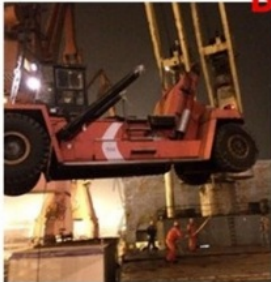

By Bulk Cargo