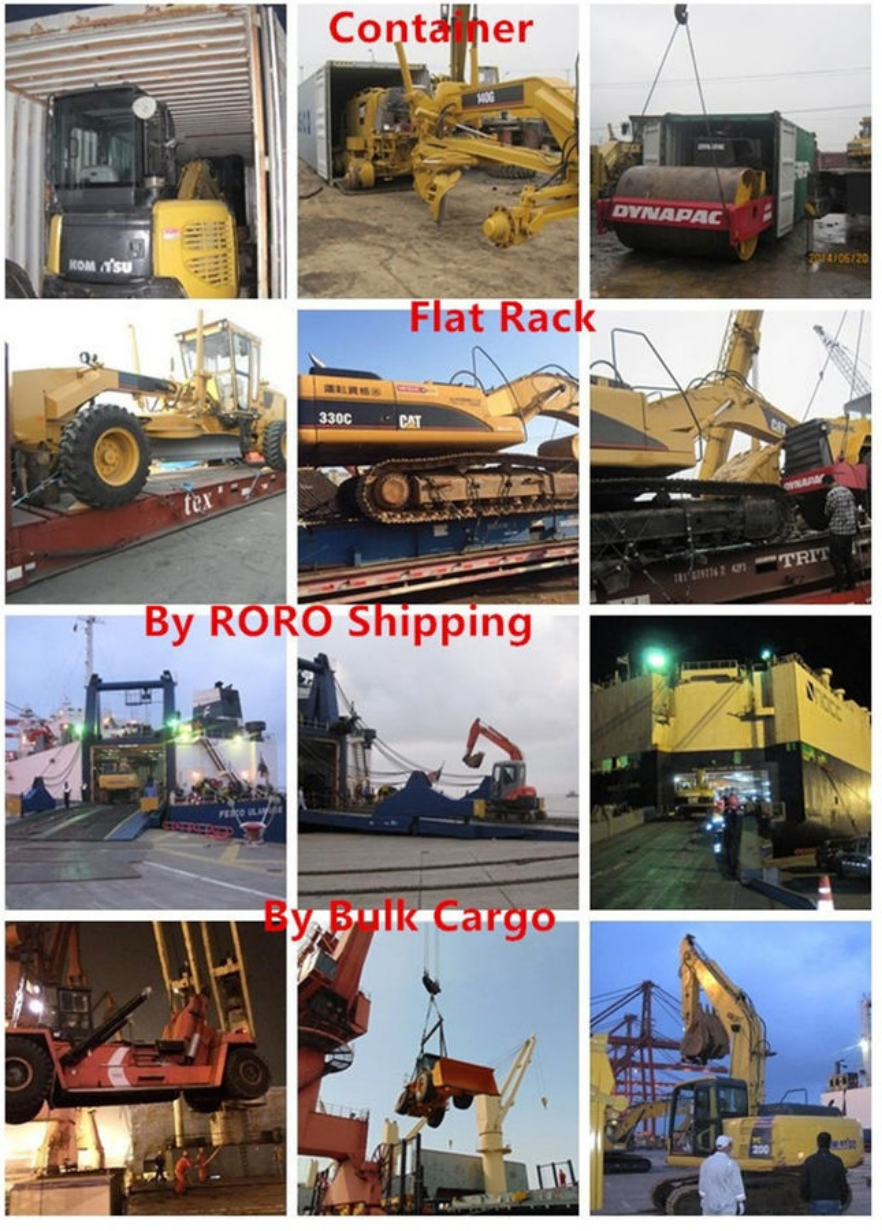

## Original Used Crawler Excavator 36 Tons Caterpillar 336D Excavator Cat305.5E/E2 Cat307/308 Cat312 Cat 315 Cat320 Cat330

Our Product Introduction

### Product Specification

- Model NO.: CAT336D
- Color: Original
- Bucket Capacity: 1.8m<sup>3</sup>
- Size: Medium-Sized
- Drive Type: Internal Combustion Drive
- Application: Bulding, Construction Works
- Highlight: **Original Used Crawler Excavator,  
Used Crawler Excavator 36 Tons,  
Caterpillar 336D Excavator**

The Carter 336D excavator is a product produced by Caterpillar, a world-renowned construction machinery manufacturer, and is an excellent representative of its 36-tonne class. This hydraulic excavator features a user-friendly design with comfortable seats, air-conditioning and a spacious cab providing a good working environment for the operator. In terms of performance, the Carter 336D excavator equipped with a Carter C9 engine has a rated power of up to 200 kW, an overall working weight of 33,750 kg and a 1.67-square-foot rock bucket as standard. It is powerful, high-performing, easy to manoeuvre and has outstanding heavy-duty lifting capabilities, whether it's digging or digging ditches.

**Detail photos**

***Contact us for a full picture and video of this machine!***