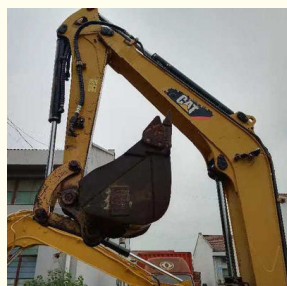

More Images