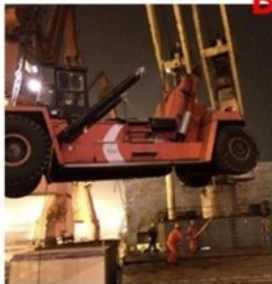

By Bulk Cargo