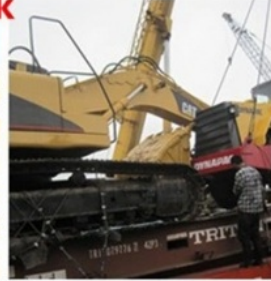

Sk135 Used Kobelco Excavator Long Arm Excavator Machinery ISO

Our Product Introduction

for more products please visit us on usedexcavator-equipment.com

Basic Information

- Place of Origin: China
- Brand Name: KOBELCO
- Model Number: 135
- Minimum Order Quantity: 1
- Price: US \$12000.00-15000.00
- Packaging Details: Container, Bulk Cargo, Flat Rack
- Delivery Time: 15 Days After Deposit
- Payment Terms: T/T
- Supply Ability: Supply Of About 100 Units Per Month

Product Specification

- Model NO.: SK135
- Certification: CE, ISO9001: 2000
- Gliter: For Excavator
- Transport Package: Container, RO-RO
- Application: Paving Machinery
- Condition: New
- Deliver Time: 7-10 Days After Contrast Established
- Highlight: **Sk135 Used Kobelco Excavator,
Used Kobelco Excavator ISO,
Long Arm Excavator Machinery**

Our Product Introduction

for more products please visit us on usedexcavator-equipment.com

Our Service: 10

Container

Flat Rack

By RORO Shipping

By Bulk Cargo

ACCESSORIES THAT CAN BE PAIRED