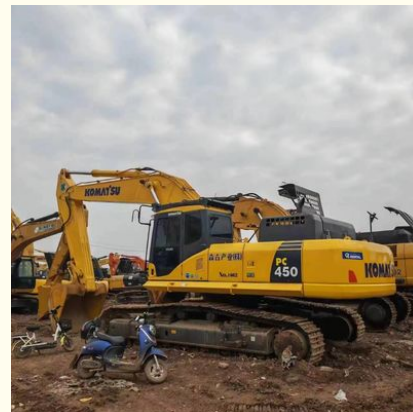

PC450-8 Used Komatsu Excavator Powerful Small Crawler Excavator Second Hand

Our Product Introduction

for more products please visit us on usedexcavator-equipment.com

Basic Information

- Place of Origin: Japan
- Brand Name: Komatsu
- Certification: CE, ISO9001: 2000
- Model Number: Komatsu PC450-8
- Minimum Order Quantity: 1 set
- Delivery Time: 15 work days after deposit
- Payment Terms: T/T
- Supply Ability: 100 units per month

Product Specification

- Bucket: Shovel
- Bucket Capacity: 1.0~1.5m³
- Drive Type: Electric Drive
- Type: Crawler Excavator
- Transmission: Hydraulic Transmission
- Usage: Marine Excavator, GM Excavator
- Highlight: **PC450-8 Used Komatsu Excavator, Used Komatsu Excavator Powerful, Small Crawler Excavator Second Hand**

More Images

Product Description

Japan Original Used Komatsu PC450-8 Crawler Excavators Second Hand Cheap Digger

Product Description

Komatsu PC450-8 excavator is an efficient, reliable, and versatile mining machinery. Here are its key selling points:

1. **Powerful performance:** Equipped with a high-performance engine of 449kW (600 horsepower), it offers exceptional digging capability and efficient operation speed.
2. **High digging force:** With a maximum digging force of up to 273kN (27.5 tons), it can easily handle various heavy-duty excavation tasks.
3. **Versatility:** Suitable for a wide range of applications, including earthwork, mining, construction, etc.
4. **Comfortable operation:** The spacious and comfortable cab design, along with advanced control and operating systems, provides an excellent operating experience.
5. **Energy efficiency and environmental protection:** Adopting advanced fuel injection system and high-efficiency hydraulic system, it reduces energy consumption and minimizes environmental pollution.