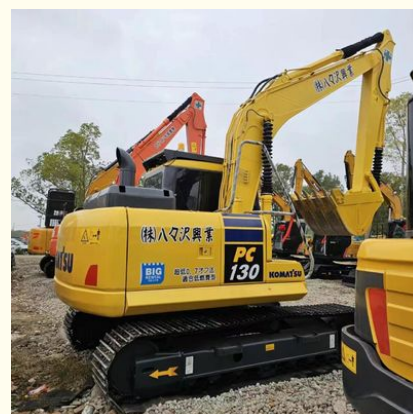

## Used Komatsu PC200-8mo Excavator Used Digger Komatsu PC200-7 PC130 PC120

Our Product Introduction

for more products please visit us on [usedexcavator-equipment.com](http://usedexcavator-equipment.com)

### Basic Information

- Place of Origin: Japan
- Brand Name: Komatsu
- Model Number: pc130
- Minimum Order Quantity: 1
- Price: US \$18000~\$22000
- Packaging Details: Container,Bulk Cargo,Flat Rack
- Delivery Time: around 2 weeks
- Payment Terms: T/T

### Product Specification

- Bucket: Backhoe
- Drive Type: Internal Combustion Drive
- Size: Medium-Sized
- Shipping Width Unit: 2490 Mm
- Max Dredging Depth: 5110 Mm
- Buket Capacity: 0.64 M3
- Operating Weight: 12600 Kg
- Bucket Capacity: 0.5~1.0m<sup>3</sup>
- Highlight: Komatsu Used Excavators,  
Used Komatsu PC200-8mo Excavator,  
Used Digger Komatsu PC200-7

### More Images

**Product Description**

Working Hours	100-1000 Hours
L*W*H	7600*2490*2720mm
Operating Weight	12500kg
Bucket Capacity	0.54m3
Engine Power	69.6 Kw
Transport Package	Container, Bulk Cargo, Flat Rack, RO-RO
Specification	13tons
Trademark	Used excavator