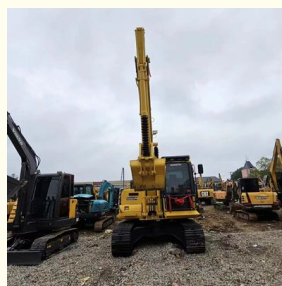

## Used Komatsu PC200-8mo Excavator Used Digger Komatsu PC200-7 PC130 PC120

Our Product Introduction

for more products please visit us on [usedexcavator-equipment.com](http://usedexcavator-equipment.com)

### Product Specification

- Bucket: Backhoe
- Drive Type: Internal Combustion Drive
- Size: Medium-Sized
- Shipping Width Unit: 2490 Mm
- Max Dredging Depth: 5110 Mm
- Buket Capacity: 0.64 M3
- Operating Weight: 12600 Kg
- Bucket Capacity: 0.5~1.0m<sup>3</sup>
- Highlight: Komatsu Used Excavators,  
Used Komatsu PC200-8mo Excavator,  
Used Digger Komatsu PC200-7

### More Images

**Product Description**

Working Hours	100-1000 Hours
L*W*H	7600*2490*2720mm
Operating Weight	12500kg
Bucket Capacity	0.54m3
Engine Power	69.6 Kw
Transport Package	Container, Bulk Cargo, Flat Rack, RO-RO
Specification	13tons
Trademark	Used excavator