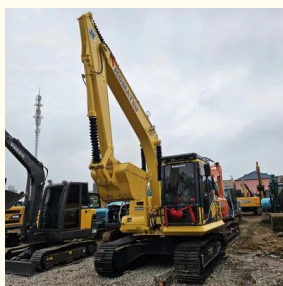

## Used Komatsu PC200-8mo Excavator Used Digger Komatsu PC200-7 PC130 PC120

Our Product Introduction

for more products please visit us on [usedexcavator-equipment.com](http://usedexcavator-equipment.com)

### Product Specification

- Bucket: Backhoe
- Drive Type: Internal Combustion Drive
- Size: Medium-Sized
- Shipping Width Unit: 2490 Mm
- Max Dredging Depth: 5110 Mm
- Buket Capacity: 0.64 M3
- Operating Weight: 12600 Kg
- Bucket Capacity: 0.5~1.0m<sup>3</sup>
- Highlight: Komatsu Used Excavators,  
Used Komatsu PC200-8mo Excavator,  
Used Digger Komatsu PC200-7

### More Images

**Product Description**

Working Hours	100-1000 Hours
L*W*H	7600*2490*2720mm
Operating Weight	12500kg
Bucket Capacity	0.54m3
Engine Power	69.6 Kw
Transport Package	Container, Bulk Cargo, Flat Rack, RO-RO
Specification	13tons
Trademark	Used excavator

Used Komatsu PC200-8mo Excavator Used Digger Komatsu PC200-7 PC130 PC120

COMPANY PROFILE

**Container**

**Flat Rack**

**By RORO Shipping**

**By Bulk Cargo**