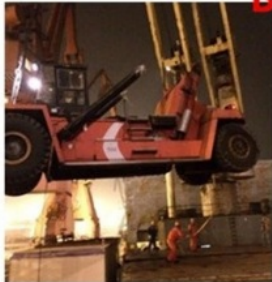

### More Images

**Product Description**

Working Hours	100-1000 Hours
L*W*H	7600*2490*2720mm
Operating Weight	12500kg
Bucket Capacity	0.54m3
Engine Power	69.6 Kw
Transport Package	Container, Bulk Cargo, Flat Rack, RO-RO
Specification	13tons
Trademark	Used excavator

Used Komatsu PC200-8mo Excavator Used Digger Komatsu PC200-7 PC130 PC120

COMPANY PROFILE

**Container**

**Flat Rack**

**By RORO Shipping**

**By Bulk Cargo**