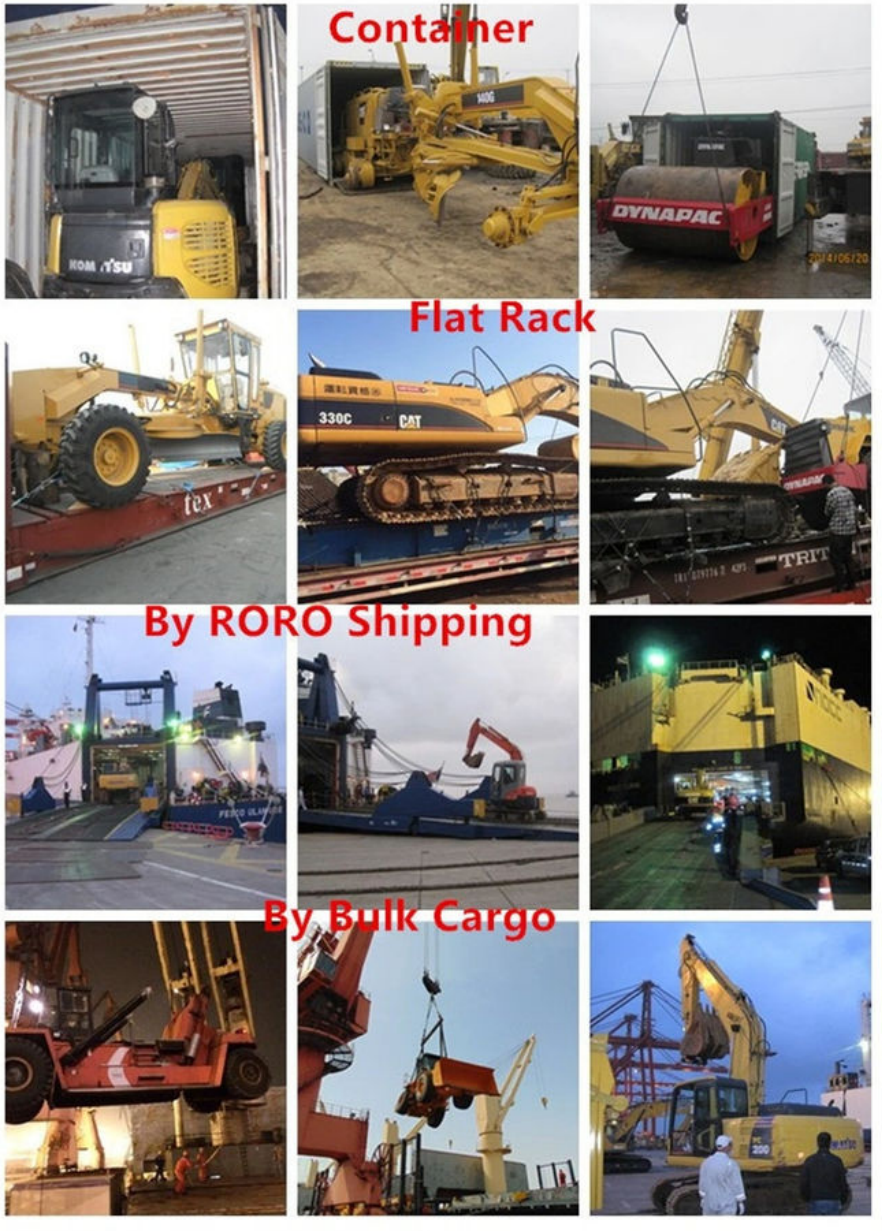

The Sany SY135C Excavator is a mid-sized machine engineered for demanding construction tasks. It features a potent Isuzu engine, delivering 86kW of power and a substantial bucket capacity of 0.6 cubic meters. This model excels in climbing ability and ground pressure, making it suitable for intricate settings. Additionally, the SY135C offers a fast travel speed of up to 5.5/3.5km/h, boosting work productivity. In summary, its robust performance and efficiency make the Sany SY135C a dependable choice for construction needs.

**Detail photos**

**[Contact us for a full picture and video of this machine!](#)**