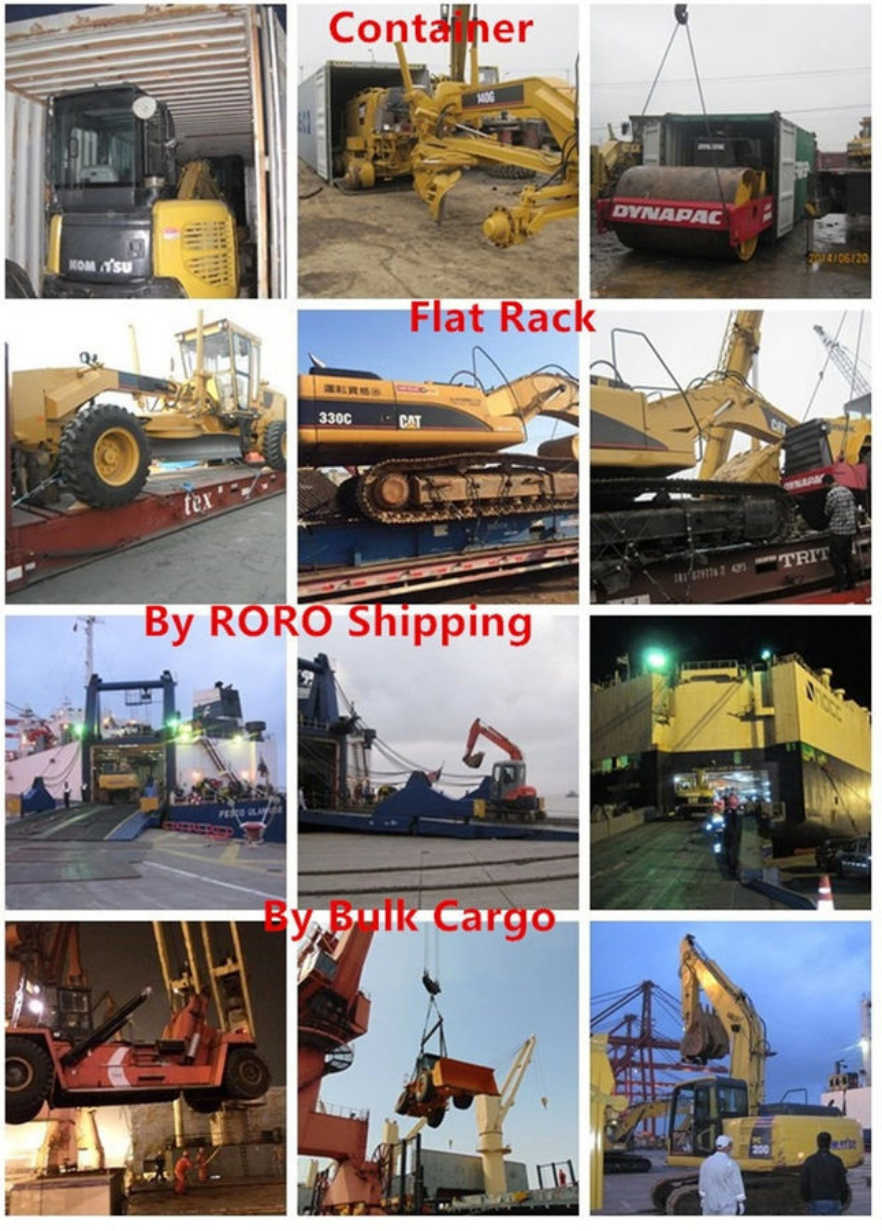

Used Volvo Excavator Secondhand Ec240 Crawler Digger Nice Price For Sale

Our Product Introduction

Basic Information

- Place of Origin: Sweden
- Brand Name: Volvo
- Certification: CE, ISO9001: 2000
- Model Number: Volvo EC240B
- Minimum Order Quantity: 1 set
- Delivery Time: 15 work days after deposit
- Payment Terms: T/T
- Supply Ability: 100 units per month

Product Specification

- Model NO.: Volvo EC240B
- Condition: Used
- Bucket: Backhoe
- Bucket Capacity: 0.5~1.0m³
- Specification: 20 Ton
- Type: Crawler Excavator
- Transmission: Hydraulic Transmission
- Usage: Special Excavator, Marine Excavator, Mining Excavator, GM Excavator
- Highlight: **Ec240 Used Volvo Excavator, Secondhand Ec240 Crawler Digger, Secondhand Volvo Excavator**

for more products please visit us on usedexcavator-equipment.com

Product Description

Second Hand Digger Volvo Ec240 Hydraulic Crawler Excavator China Excavator

Product Description

The Volvo EC240B excavator stands out as a preferred choice in construction equipment for its impressive features:

Detail photos

Contact us for a full picture and video of this machine!

Container

Flat Rack

By RORO Shipping

By Bulk Cargo

OTHER PARTS THAT CAN BE SUPPLY

Contact customer service for more assistive devices.